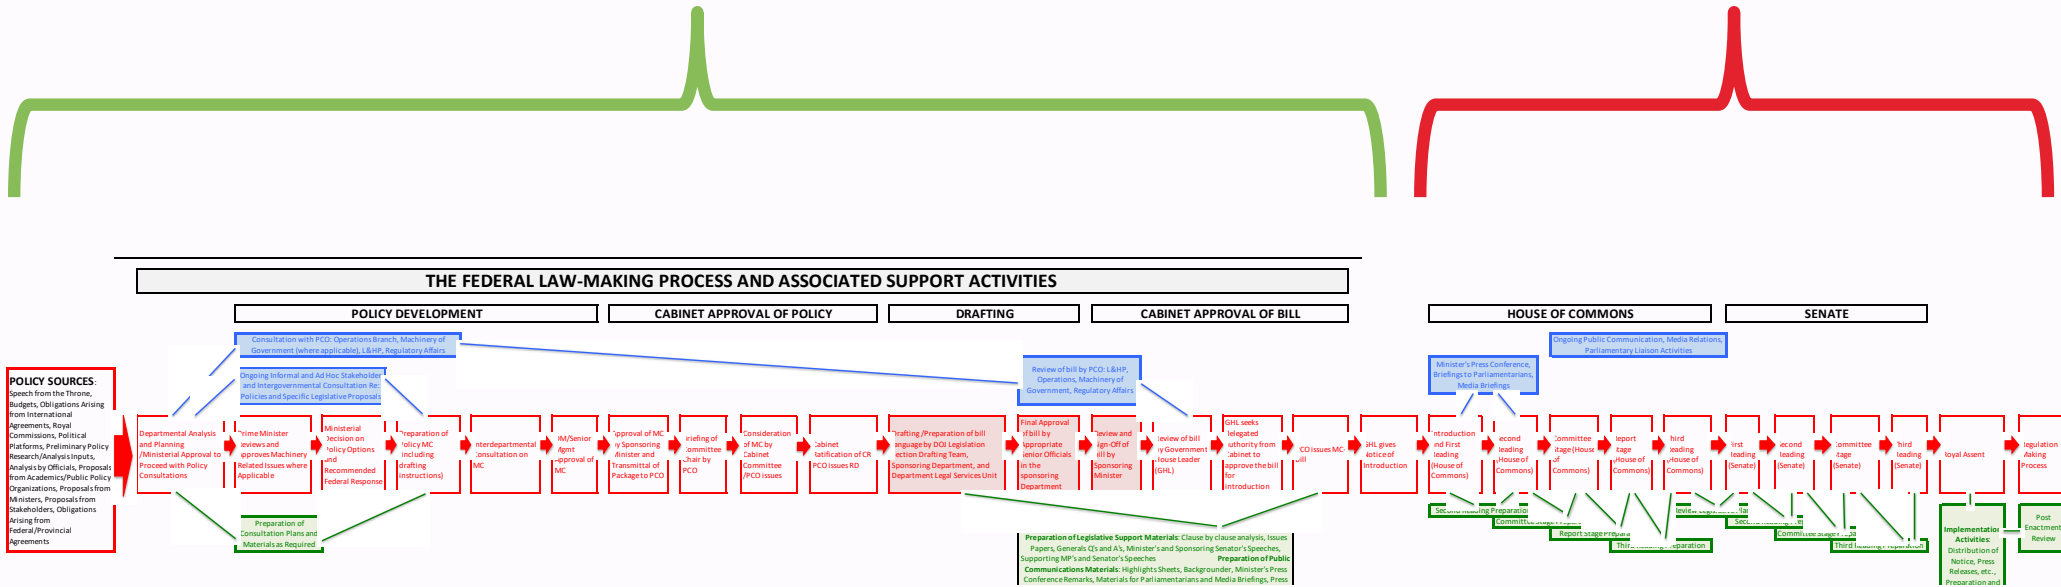

CO-DESIGN MEANS:

WE DEFINE THE GOALS, MANDATE AND PROGRAMS
OF THE CWA TOGETHER.

WE IMPLEMENT IT TOGETHER.

WE BUILD STRONG INSTITUTIONS TOGETHER.

Image Credit: ECCC presentation to AFN October 14th 2020

HOW FEDERAL LEGISLATION IS MADE

Can Change, Has Been Changed, Can Change More!

Very, Very Hard to Change

Mashi Cho